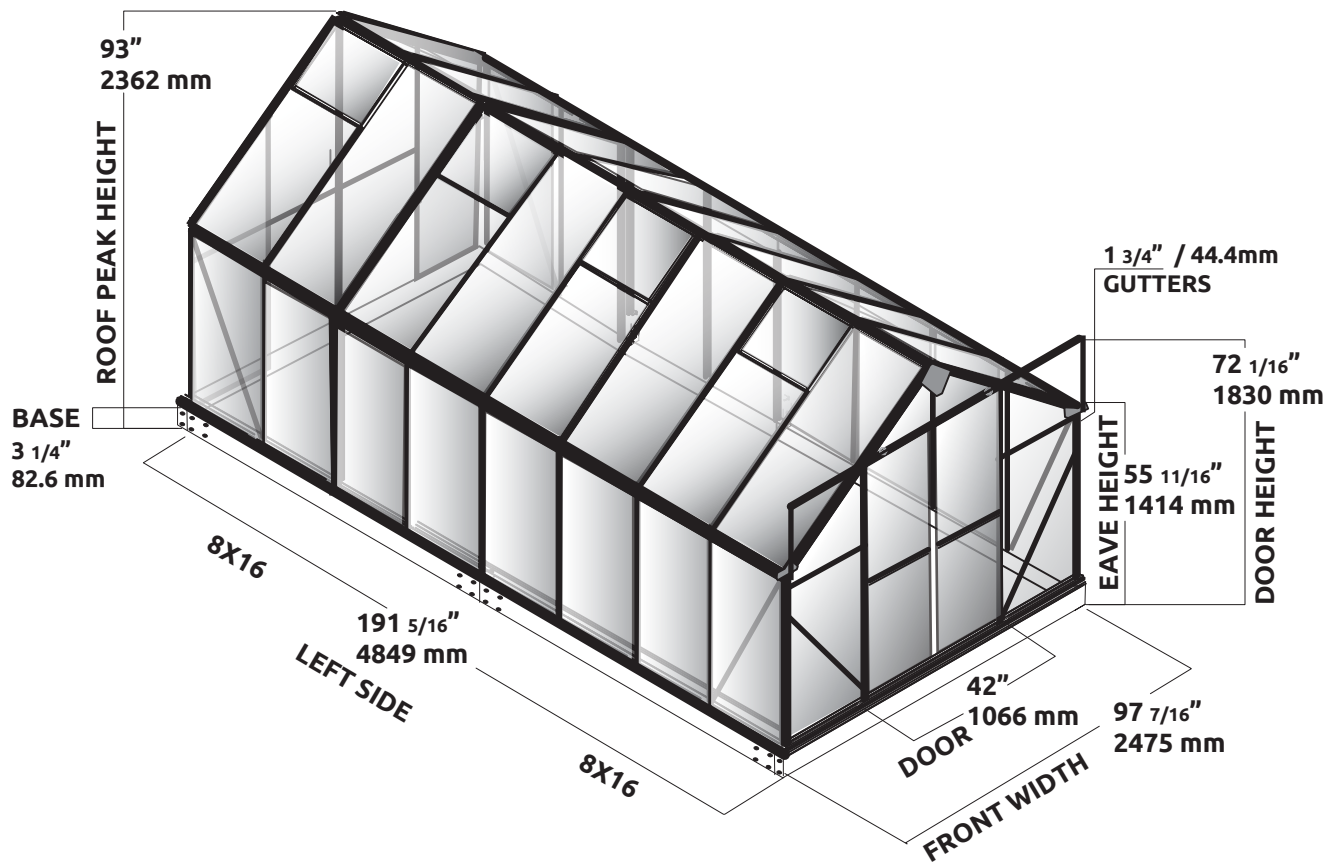

**2015  
GRANDIO GREENHOUSE DIMENSIONS  
FOR 8X8 GRANDIO ASCENT**

**2015 - 8x8 Ascent**

- 3" Taller Height of Door & Roof
- 2 Roof Vents
- Snow Load Kit
- Rain Gutters
- Enhanced Extendable Base Kit

**2015  
GRANDIO GREENHOUSE DIMENSIONS  
FOR 8X12 GRANDIO ASCENT**

**2015 - 8x12 Ascent**

- 3" Taller Height of Door & Roof
- 3 Roof Vents
- Enhanced Snow Load Kit
- Rain Gutters
- Enhanced Extendable Base Kit

2015  
GRANDIO GREENHOUSE DIMENSIONS  
FOR 8X16 GRANDIO ASCENT

2015 - 8x16 Ascent

- 3" Taller Height of Door & Roof
- 4 Roof Vents
- Enhanced Snow Load Kit
- Rain Gutters
- Enhanced Extendable Base Kit

**2015  
GRANDIO GREENHOUSE DIMENSIONS  
FOR 8X20 GRANDIO ASCENT**

**2015 - 8x20 Ascent**

- 3" Taller Height of Door & Roof
- 5 Roof Vents
- Enhanced Snow Load Kit
- Rain Gutters
- Enhanced Extendable Base Kit

**2015  
GRANDIO GREENHOUSE DIMENSIONS  
FOR 8X24 GRANDIO ASCENT**