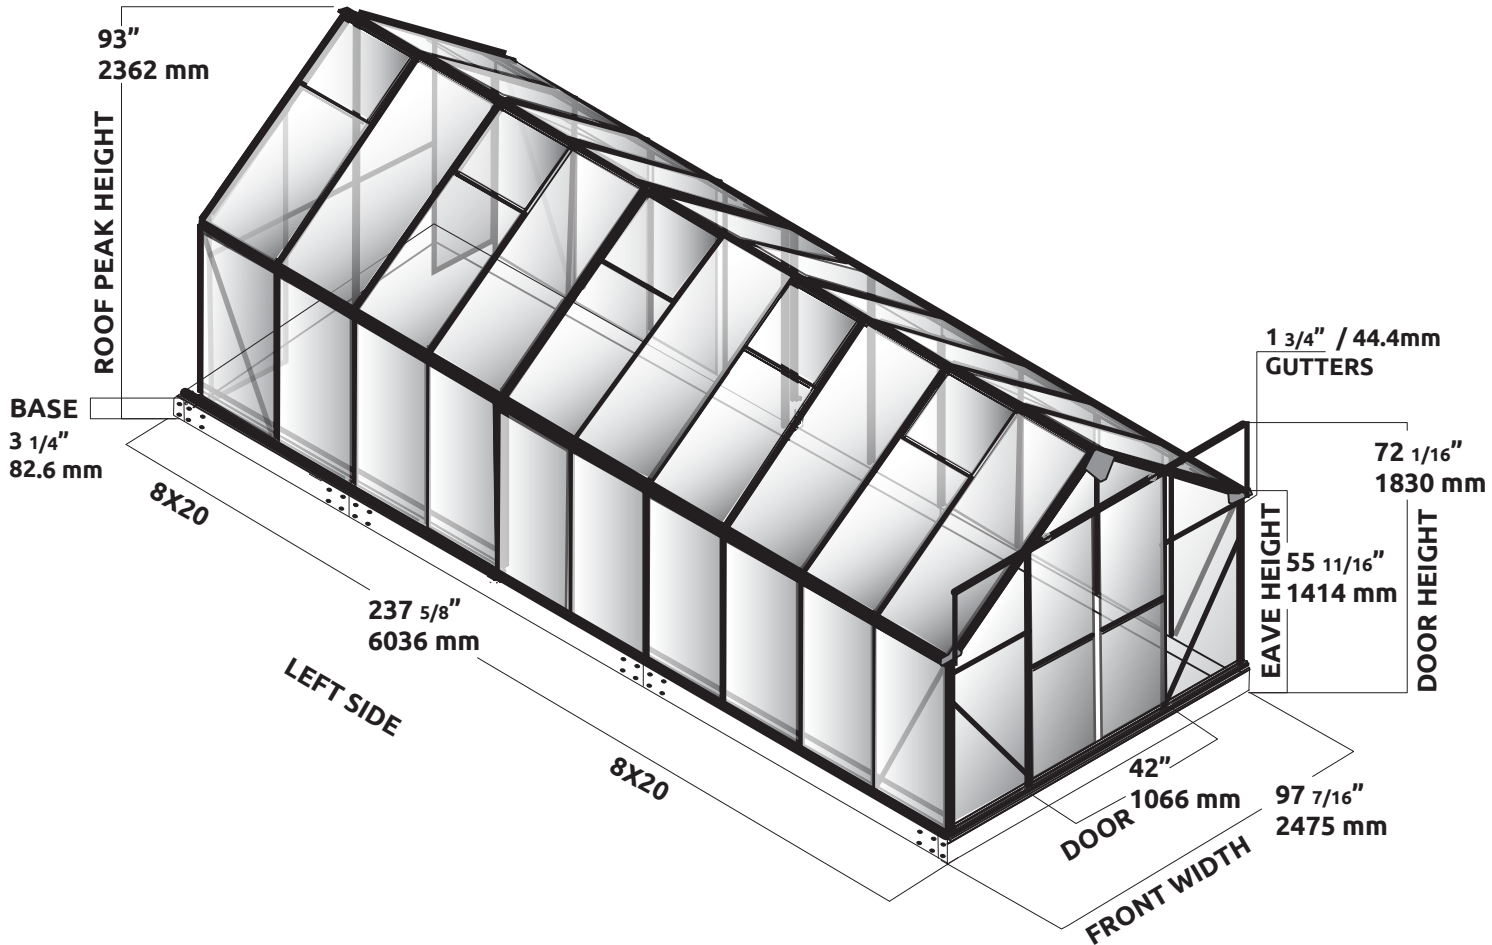

**2015  
GRANDIO GREENHOUSE DIMENSIONS  
FOR 8X8 GRANDIO ASCENT**

**2015 - 8x8 Ascent**

- 3" Taller Height of Door & Roof
- 2 Roof Vents
- Snow Load Kit
- Rain Gutters
- Enhanced Extendable Base Kit

**2015  
GRANDIO GREENHOUSE DIMENSIONS  
FOR 8X12 GRANDIO ASCENT**

**2015 - 8x12 Ascent**

- 3" Taller Height of Door & Roof
- 3 Roof Vents
- Enhanced Snow Load Kit
- Rain Gutters
- Enhanced Extendable Base Kit

2015  
GRANDIO GREENHOUSE DIMENSIONS  
FOR 8X16 GRANDIO ASCENT

2015 - 8x16 Ascent

- 3" Taller Height of Door & Roof
- 4 Roof Vents
- Enhanced Snow Load Kit
- Rain Gutters
- Enhanced Extendable Base Kit

**2015  
GRANDIO GREENHOUSE DIMENSIONS  
FOR 8X20 GRANDIO ASCENT**

**2015 - 8x20 Ascent**

- 3" Taller Height of Door & Roof
- 5 Roof Vents
- Enhanced Snow Load Kit
- Rain Gutters
- Enhanced Extendable Base Kit

**2015  
GRANDIO GREENHOUSE DIMENSIONS  
FOR 8X24 GRANDIO ASCENT**