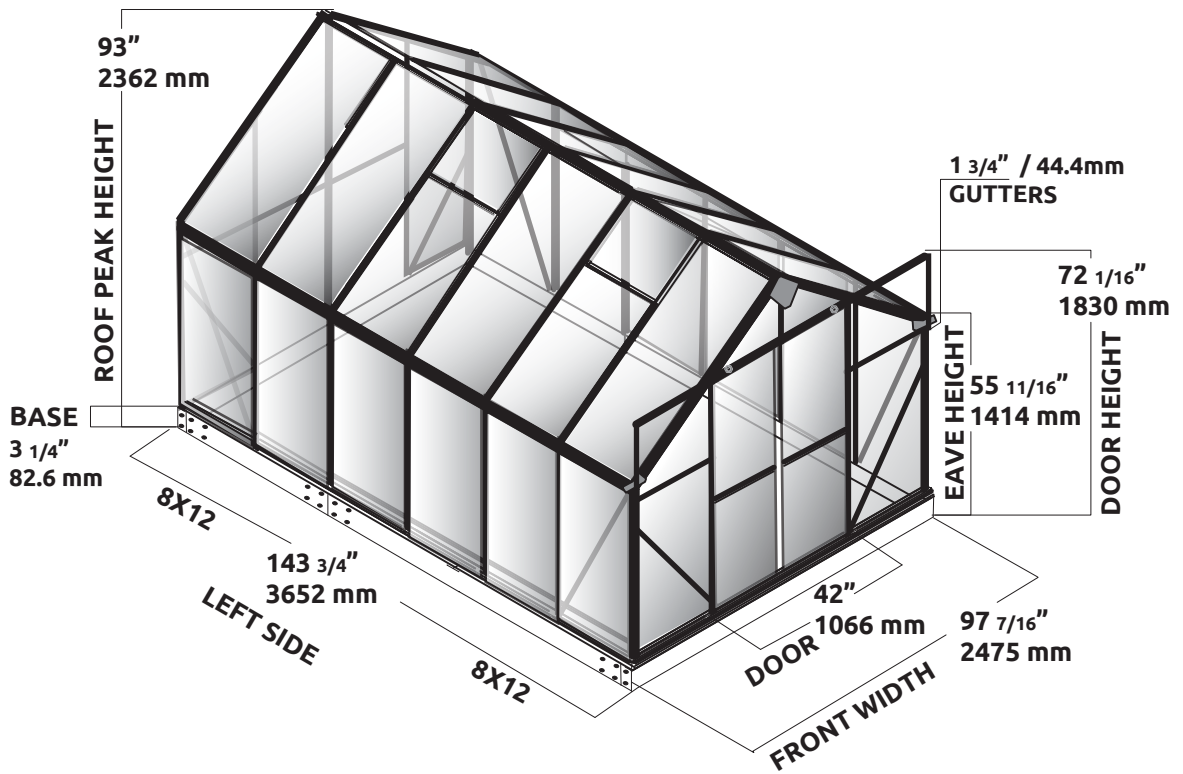

**2015  
GRANDIO GREENHOUSE DIMENSIONS  
FOR 8X8 GRANDIO ASCENT**

**2015 - 8x8 Ascent**

- 3" Taller Height of Door & Roof
- 2 Roof Vents
- Snow Load Kit
- Rain Gutters
- Enhanced Extendable Base Kit

**2015  
GRANDIO GREENHOUSE DIMENSIONS  
FOR 8X12 GRANDIO ASCENT**

**2015 - 8x12 Ascent**

- 3" Taller Height of Door & Roof
- 3 Roof Vents
- Enhanced Snow Load Kit
- Rain Gutters
- Enhanced Extendable Base Kit

2015  
GRANDIO GREENHOUSE DIMENSIONS  
FOR 8X16 GRANDIO ASCENT

2015 - 8x16 Ascent

- 3" Taller Height of Door & Roof
- 4 Roof Vents
- Enhanced Snow Load Kit
- Rain Gutters
- Enhanced Extendable Base Kit

**2015  
GRANDIO GREENHOUSE DIMENSIONS  
FOR 8X20 GRANDIO ASCENT**

**2015 - 8x20 Ascent**

- 3" Taller Height of Door & Roof
- 5 Roof Vents
- Enhanced Snow Load Kit
- Rain Gutters
- Enhanced Extendable Base Kit

**2015  
GRANDIO GREENHOUSE DIMENSIONS  
FOR 8X24 GRANDIO ASCENT**