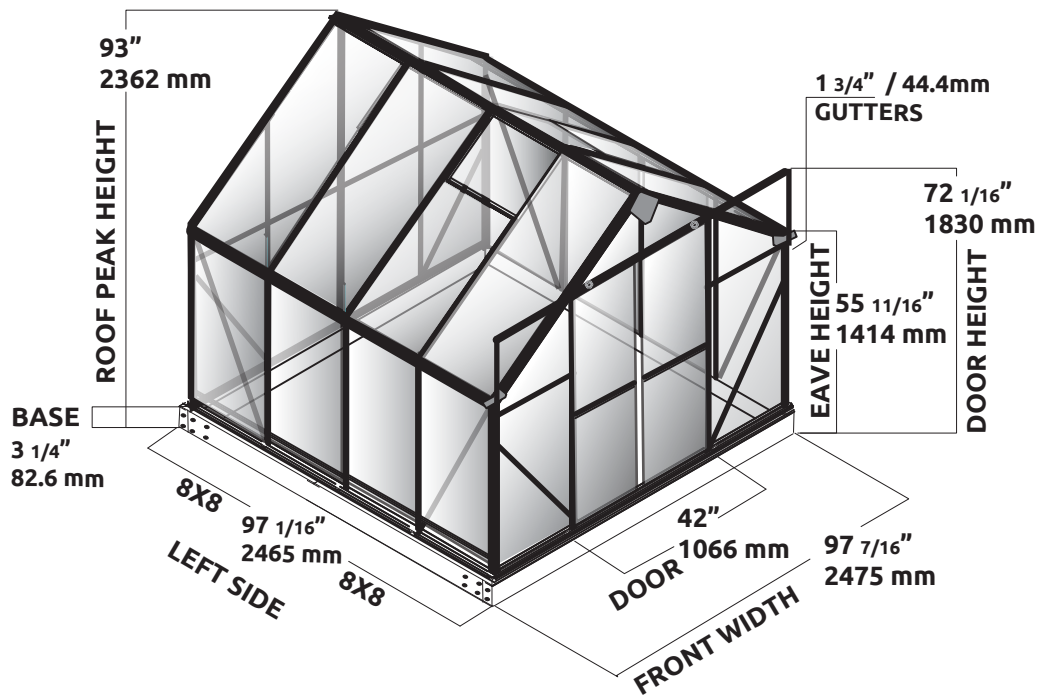

**2015  
GRANDIO GREENHOUSE DIMENSIONS  
FOR 8X8 GRANDIO ASCENT**

**2015 - 8x8 Ascent**

- 3" Taller Height of Door & Roof
- 2 Roof Vents
- Snow Load Kit
- Rain Gutters
- Enhanced Extendable Base Kit

**2015  
GRANDIO GREENHOUSE DIMENSIONS  
FOR 8X12 GRANDIO ASCENT**

**2015 - 8x12 Ascent**

- 3" Taller Height of Door & Roof
- 3 Roof Vents
- Enhanced Snow Load Kit
- Rain Gutters
- Enhanced Extendable Base Kit

2015  
GRANDIO GREENHOUSE DIMENSIONS  
FOR 8X16 GRANDIO ASCENT

2015 - 8x16 Ascent

- 3" Taller Height of Door & Roof
- 4 Roof Vents
- Enhanced Snow Load Kit
- Rain Gutters
- Enhanced Extendable Base Kit

**2015  
GRANDIO GREENHOUSE DIMENSIONS  
FOR 8X20 GRANDIO ASCENT**

**2015 - 8x20 Ascent**

- 3" Taller Height of Door & Roof
- 5 Roof Vents
- Enhanced Snow Load Kit
- Rain Gutters
- Enhanced Extendable Base Kit

**2015  
GRANDIO GREENHOUSE DIMENSIONS  
FOR 8X24 GRANDIO ASCENT**