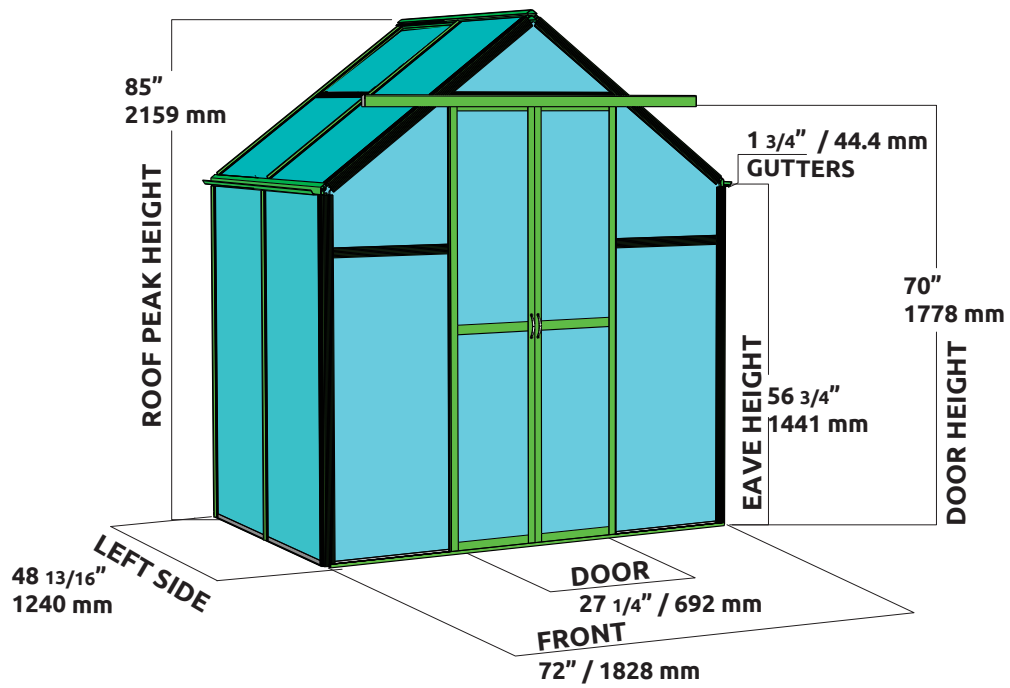

**2016  
GRANDIO GREENHOUSE DIMENSIONS  
FOR 6x4 GRANDIO ELEMENT WITH  
FLAT MOUNT BASE DIMENSIONS**

- INTERIOR DOOR DIMENSIONS: 27 1/4" WIDE X 69" HEIGHT
- INCLUDES FLAT MOUNT BASE KIT
- 1 ROOF VENT
- RAIN GUTTERS

**2016  
GRANDIO GREENHOUSE DIMENSIONS  
FOR 6x8 GRANDIO ELEMENT WITH  
FLAT MOUNT BASE DIMENSIONS**

- INTERIOR DOOR DIMENSIONS: 27 1/4" WIDE X 69" HEIGHT
- INCLUDES FLAT MOUNT BASE KIT
- 2 ROOF VENT
- RAIN GUTTERS

**2016  
GRANDIO GREENHOUSE DIMENSIONS  
FOR 6x4 GRANDIO ELEMENT WITH  
GROUND INSTALLATION BASE KIT DIMENSIONS**

- INTERIOR DOOR DIMENSIONS: 27 1/4" WIDE X 69" HEIGHT
- INCLUDES FLAT MOUNT BASE KIT
- 1 ROOF VENT
- RAIN GUTTERS

**2016  
GRANDIO GREENHOUSE DIMENSIONS  
FOR 6x8 GRANDIO ELEMENT WITH  
GROUND INSTALLATION BASE KIT DIMENSIONS**

- INTERIOR DOOR DIMENSIONS: 27 1/4" WIDE X 69" HEIGHT
- INCLUDES FLAT MOUNT BASE KIT
- 2 ROOF VENT
- RAIN GUTTERS