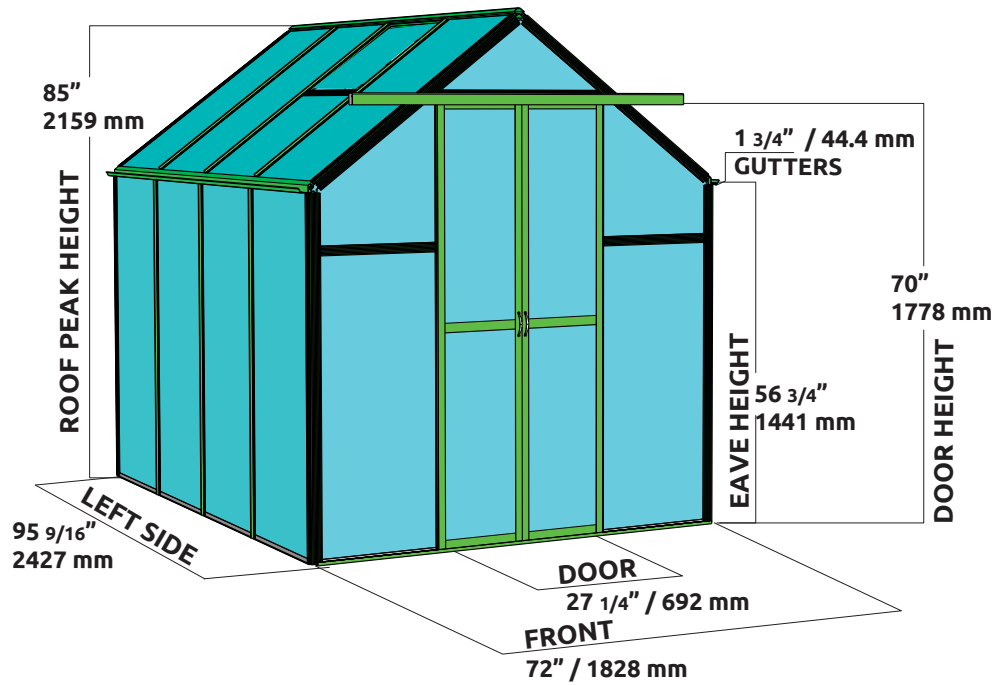

**2016  
GRANDIO GREENHOUSE DIMENSIONS  
FOR 6x4 GRANDIO ELEMENT WITH  
FLAT MOUNT BASE DIMENSIONS**

- INTERIOR DOOR DIMENSIONS: 27 1/4" WIDE X 69" HEIGHT
- INCLUDES FLAT MOUNT BASE KIT
- 1 ROOF VENT
- RAIN GUTTERS

**2016  
GRANDIO GREENHOUSE DIMENSIONS  
FOR 6x8 GRANDIO ELEMENT WITH  
FLAT MOUNT BASE DIMENSIONS**

- INTERIOR DOOR DIMENSIONS: 27 1/4" WIDE X 69" HEIGHT
- INCLUDES FLAT MOUNT BASE KIT
- 2 ROOF VENT
- RAIN GUTTERS

**2016  
GRANDIO GREENHOUSE DIMENSIONS  
FOR 6x4 GRANDIO ELEMENT WITH  
GROUND INSTALLATION BASE KIT DIMENSIONS**

- INTERIOR DOOR DIMENSIONS: 27 1/4" WIDE X 69" HEIGHT
- INCLUDES FLAT MOUNT BASE KIT
- 1 ROOF VENT
- RAIN GUTTERS

**2016  
GRANDIO GREENHOUSE DIMENSIONS  
FOR 6x8 GRANDIO ELEMENT WITH  
GROUND INSTALLATION BASE KIT DIMENSIONS**

- INTERIOR DOOR DIMENSIONS: 27 1/4" WIDE X 69" HEIGHT
- INCLUDES FLAT MOUNT BASE KIT
- 2 ROOF VENT
- RAIN GUTTERS