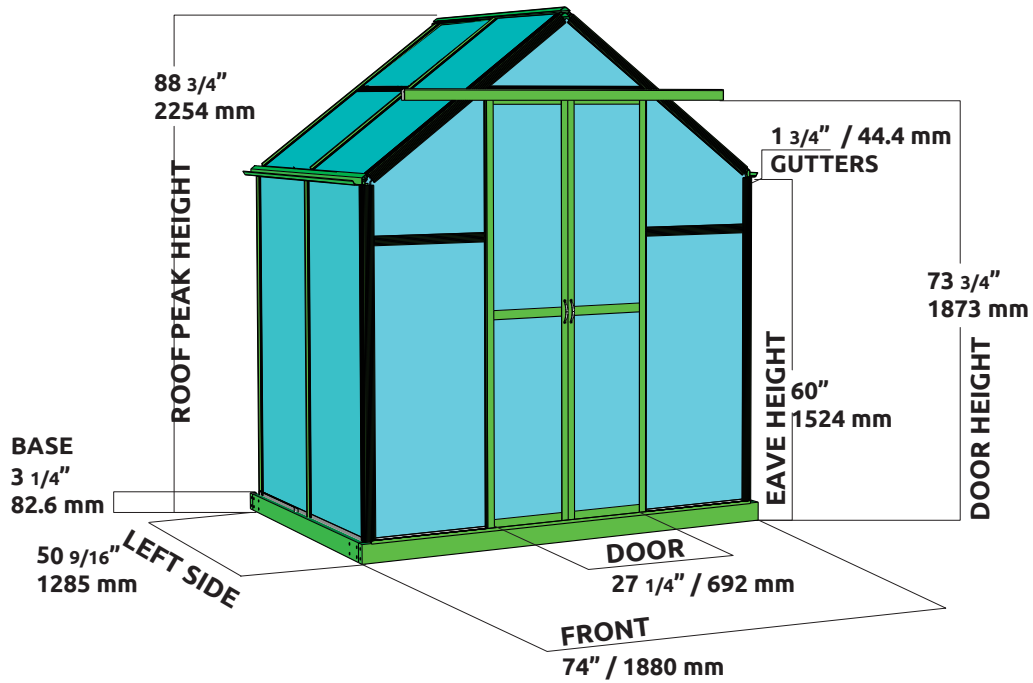

**2016  
GRANDIO GREENHOUSE DIMENSIONS  
FOR 6x4 GRANDIO ELEMENT WITH  
FLAT MOUNT BASE DIMENSIONS**

- INTERIOR DOOR DIMENSIONS: 27 1/4" WIDE X 69" HEIGHT
- INCLUDES FLAT MOUNT BASE KIT
- 1 ROOF VENT
- RAIN GUTTERS

**2016  
GRANDIO GREENHOUSE DIMENSIONS  
FOR 6x8 GRANDIO ELEMENT WITH  
FLAT MOUNT BASE DIMENSIONS**

- INTERIOR DOOR DIMENSIONS: 27 1/4" WIDE X 69" HEIGHT
- INCLUDES FLAT MOUNT BASE KIT
- 2 ROOF VENT
- RAIN GUTTERS

**2016  
GRANDIO GREENHOUSE DIMENSIONS  
FOR 6x4 GRANDIO ELEMENT WITH  
GROUND INSTALLATION BASE KIT DIMENSIONS**

- INTERIOR DOOR DIMENSIONS: 27 1/4" WIDE X 69" HEIGHT
- INCLUDES FLAT MOUNT BASE KIT
- 1 ROOF VENT
- RAIN GUTTERS

**2016  
GRANDIO GREENHOUSE DIMENSIONS  
FOR 6x8 GRANDIO ELEMENT WITH  
GROUND INSTALLATION BASE KIT DIMENSIONS**

- INTERIOR DOOR DIMENSIONS: 27 1/4" WIDE X 69" HEIGHT
- INCLUDES FLAT MOUNT BASE KIT
- 2 ROOF VENT
- RAIN GUTTERS