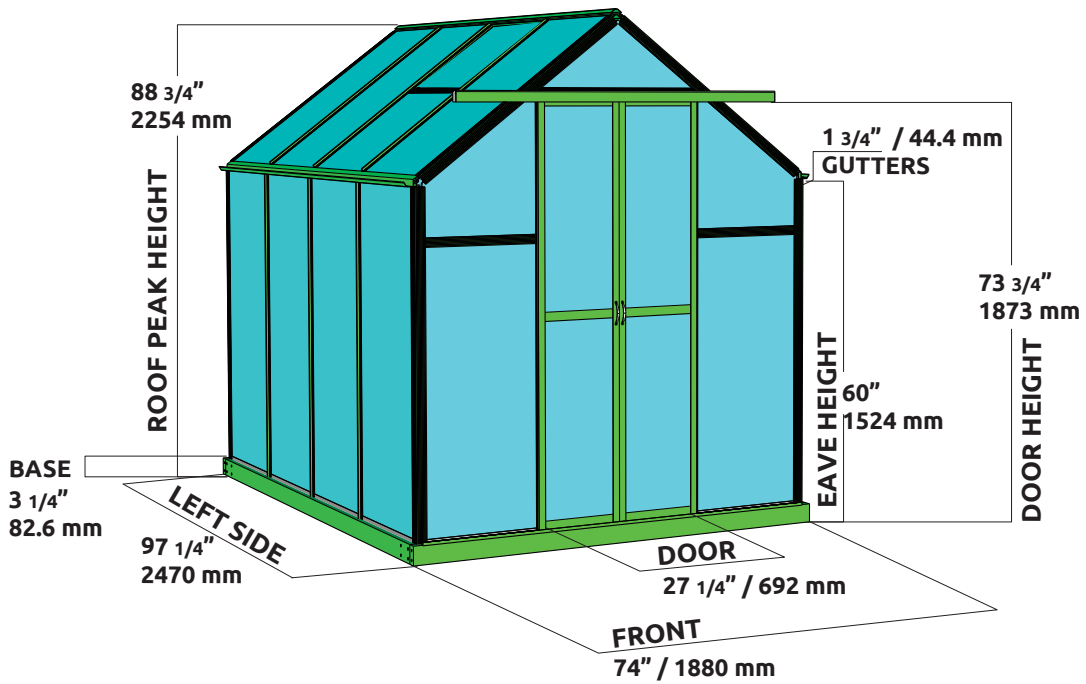

**2016  
GRANDIO GREENHOUSE DIMENSIONS  
FOR 6x4 GRANDIO ELEMENT WITH  
FLAT MOUNT BASE DIMENSIONS**

- INTERIOR DOOR DIMENSIONS: 27 1/4" WIDE X 69" HEIGHT
- INCLUDES FLAT MOUNT BASE KIT
- 1 ROOF VENT
- RAIN GUTTERS

**2016  
GRANDIO GREENHOUSE DIMENSIONS  
FOR 6x8 GRANDIO ELEMENT WITH  
FLAT MOUNT BASE DIMENSIONS**

- INTERIOR DOOR DIMENSIONS: 27 1/4" WIDE X 69" HEIGHT
- INCLUDES FLAT MOUNT BASE KIT
- 2 ROOF VENT
- RAIN GUTTERS

**2016  
GRANDIO GREENHOUSE DIMENSIONS  
FOR 6x4 GRANDIO ELEMENT WITH  
GROUND INSTALLATION BASE KIT DIMENSIONS**

- INTERIOR DOOR DIMENSIONS: 27 1/4" WIDE X 69" HEIGHT
- INCLUDES FLAT MOUNT BASE KIT
- 1 ROOF VENT
- RAIN GUTTERS

**2016  
GRANDIO GREENHOUSE DIMENSIONS  
FOR 6x8 GRANDIO ELEMENT WITH  
GROUND INSTALLATION BASE KIT DIMENSIONS**

- INTERIOR DOOR DIMENSIONS: 27 1/4" WIDE X 69" HEIGHT
- INCLUDES FLAT MOUNT BASE KIT
- 2 ROOF VENT
- RAIN GUTTERS